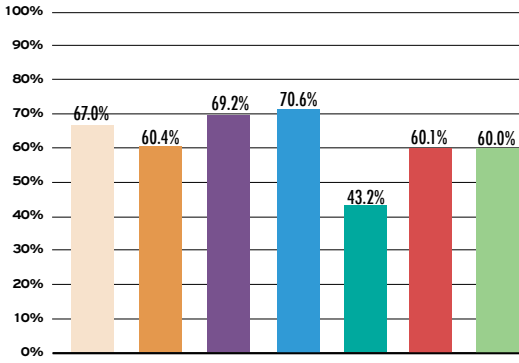

8TH GRADE WKCE - Reading