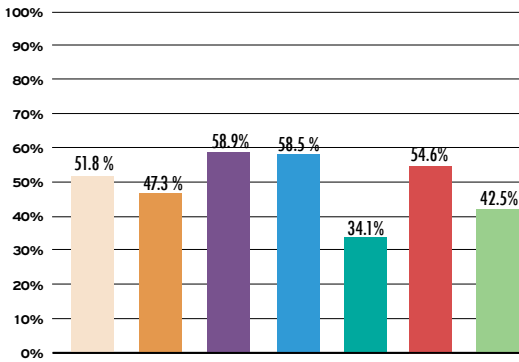

COMPARABLE DATA FOR WKCE PERFORMANCE

The information below represents a sampling of comparable data for area school districts' performance on WKCE-CRT for grades 4, 8, and 10 in reading and mathematics. The data represents the most recent reported state testing data. For a more complete listing of all testing data along with an interactive website that allows for additional comparison, visit <http://wisedash.dpi.wi.gov/Dashboard/portalHome.jsp>

LEGEND

- Cedarburg
- Elmbrook
- Fox Point, K-8
- Mequon-Thiensville
- Nicolet High School, 9-12
- Glendale-River Hills, K-8
- Arrowhead Union High School, 9-12
- Whitefish Bay
- Maple Dale-Indian Hills, K-8

4TH GRADE WKCE - Reading