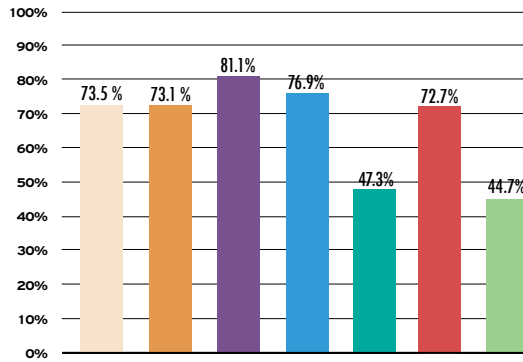

4TH GRADE WKCE - Mathematics